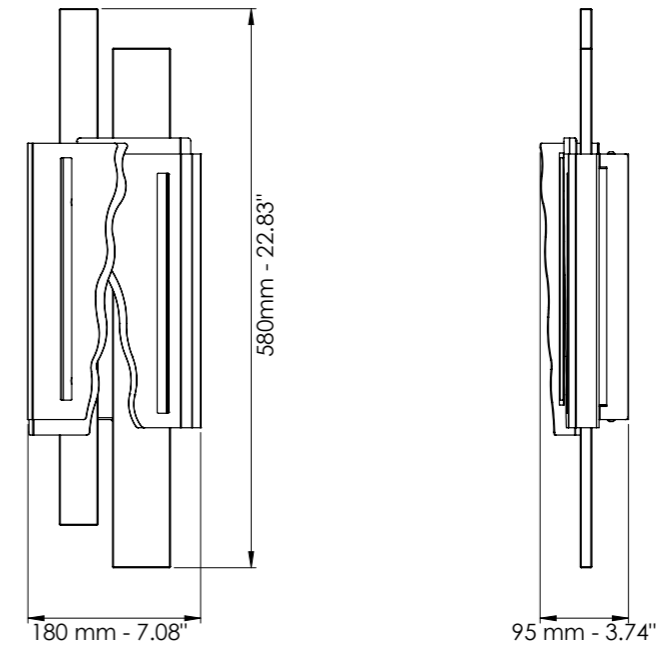

Art. 7900/1