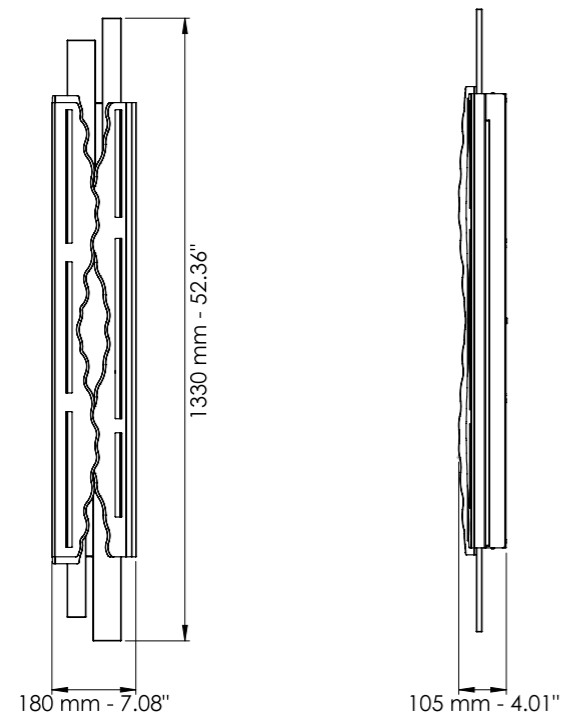

Art. 7900/2